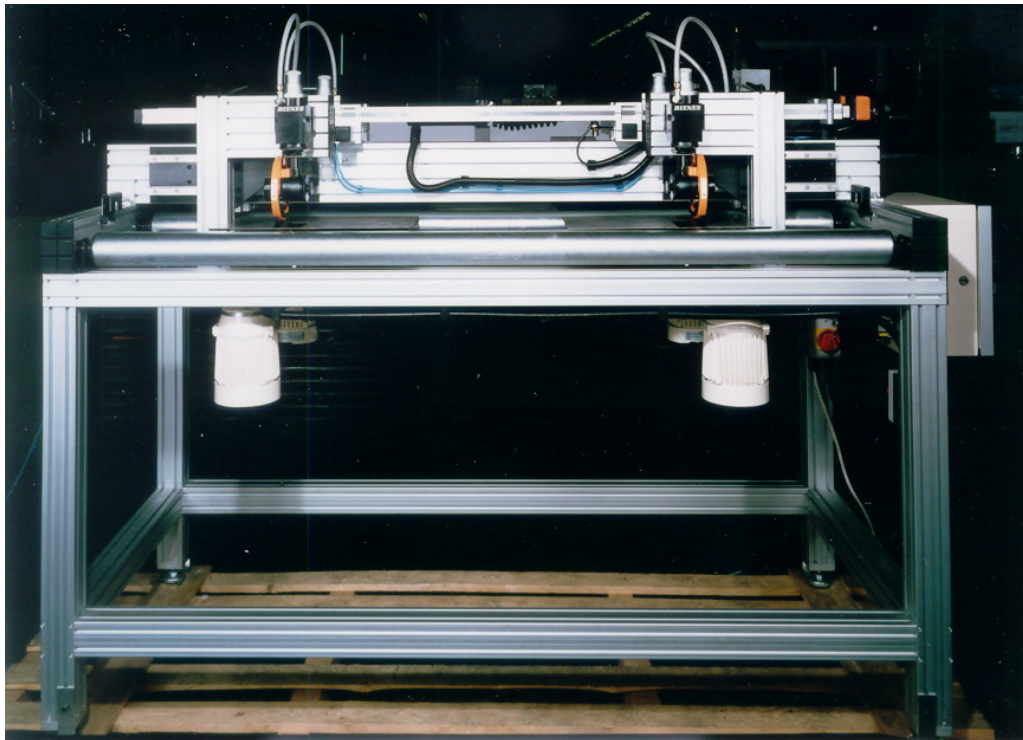

**Product Information**  
**Edge Trimming Station for Calenders,**  
**Extrusion Systems and Laminating Machines**

**Dienes Edge Trimming Station**

Trimming station similar to already delivered system

**Advantages:**

- 🌐 minimised setup times and costs
- 🌐 low machine downtimes
- 🌐 quick format changes
- 🌐 digital readout
- 🌐 safe and easy handling
- 🌐 available with edge trim suction removal facility
- 🌐 optimum slitting edge quality